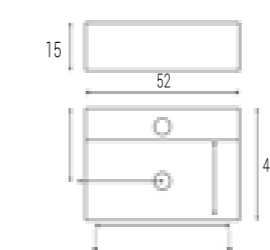

ANCHO (Length) 52cm
FONDO (Width) 44cm

ANCHO (Length)	TARIFA-1
52	108,00