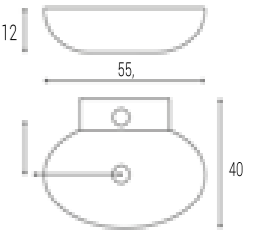

ANCHO (Length) 55cm
FONDO (Width) 40cm

ANCHO (Length)	TARIFA-1
55	103,10