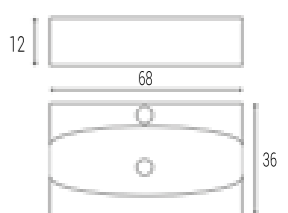

ANCHO (Length) 68cm
FONDO (Width) 36cm

ANCHO (Length)	TARIFA-1
68	98,80